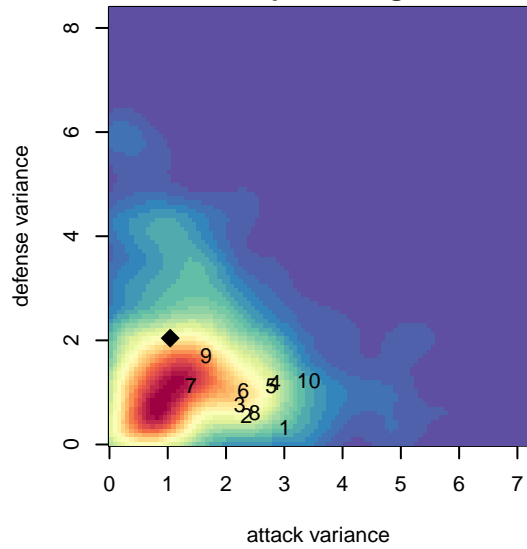

PSC Kinne B98

Puyallup SC
Puyallup, WA
B98 total strength=1355
attack=10.27 defense=4.55
fall league = PSPL Classic U19

alt names used:
Puyallup Soccer Union B98 Kinne

Venues played:
2016 PSPL Classic U19

**attack and defense variance (black dot)
relative to other teams
and top 10 in region**

**attack and defense rating
relative to others at age
and all opponents in last 13 months**

Performance relative to 13 month average