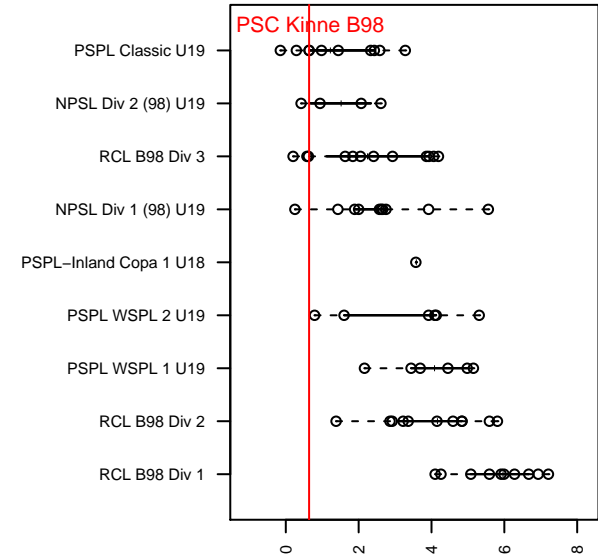

PSC Kinne B98

Puyallup SC
Puyallup, WA
B98 total strength=1355
attack=10.27 defense=4.55
fall league = PSPL Classic U19

alt names used:
Puyallup Soccer Union B98 Kinne

Venues played:
2016 PSPL Classic U19

**attack and defense variance (black dot)
relative to other teams
and top 10 in region**

**attack and defense rating
relative to others at age
and all opponents in last 13 months**

Performance relative to 13 month average